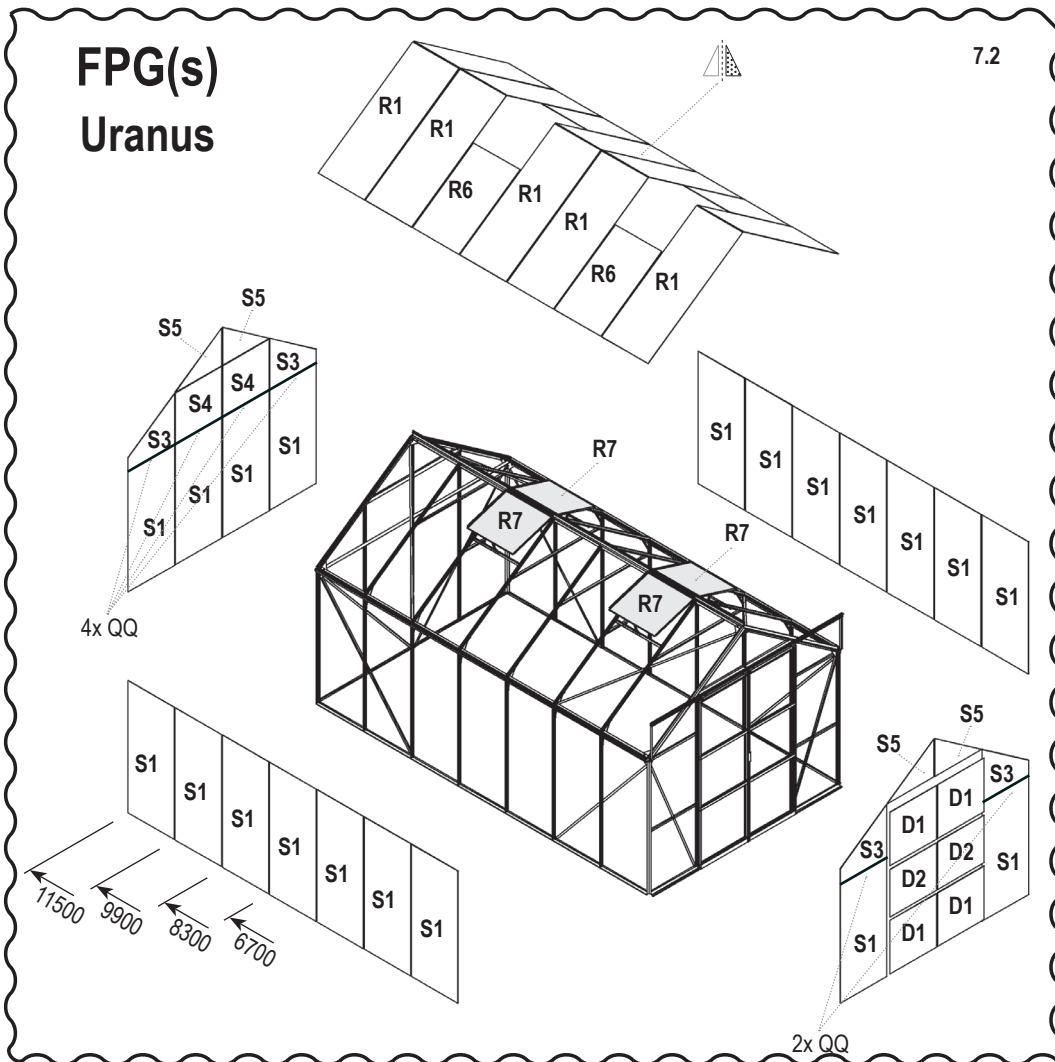

7 - FPG(s) (Uranus)

JUP,URA, 1/4			
6700	8300	9900	11500
1011			
328x	368x	416x	464x
1020			
1x	1x	1x	1x

FPG(s)			
6700	8300	9900	11500
QQ (2124663)			
6x	6x	6x	6x