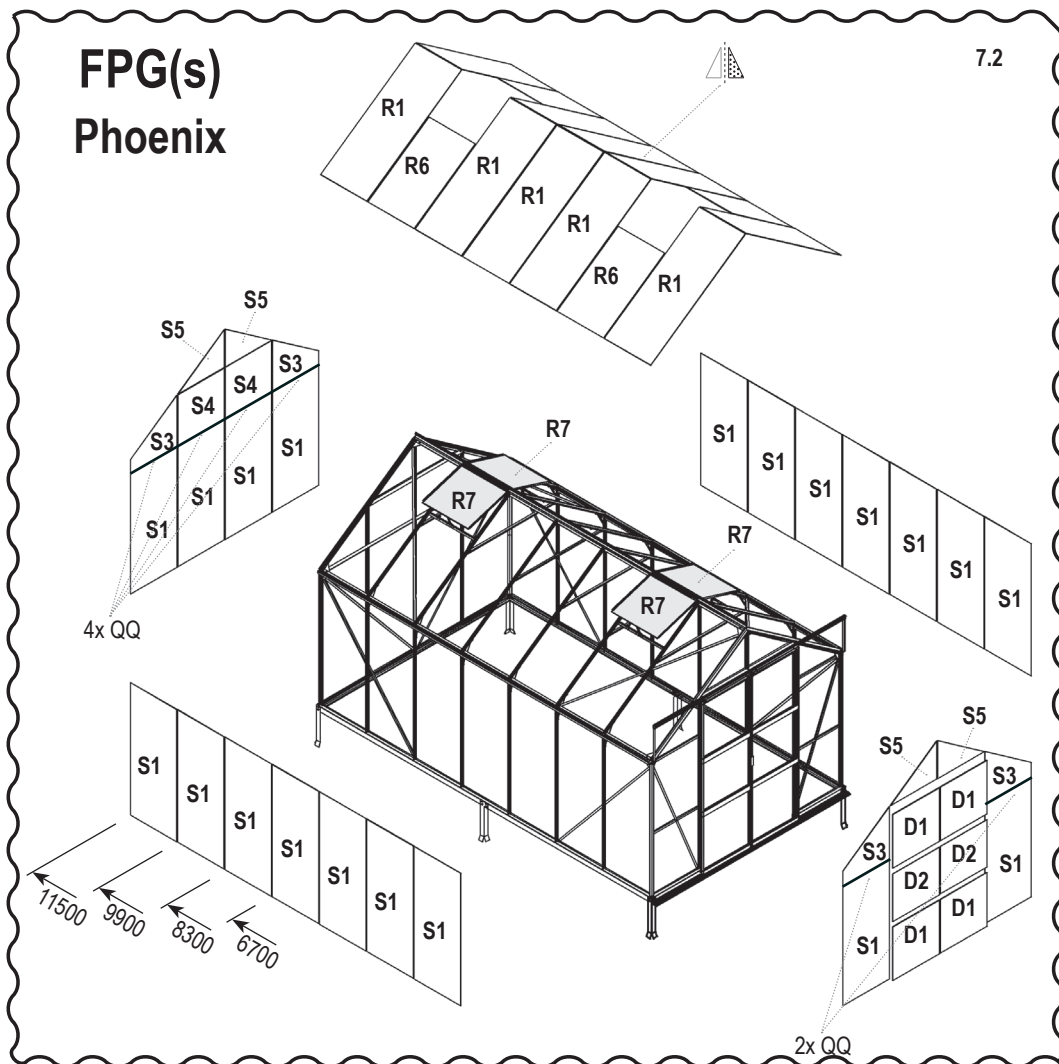

7 - FPG(s) (Phoenix)

PHX, 1/5			
6700	8300	9900	11500
1011			
328x	368x	416x	464x
1020			
1x	1x	1x	1x

FPG(s)			
6700	8300	9900	11500
QQ (2124663)			
6x	6x	6x	6x