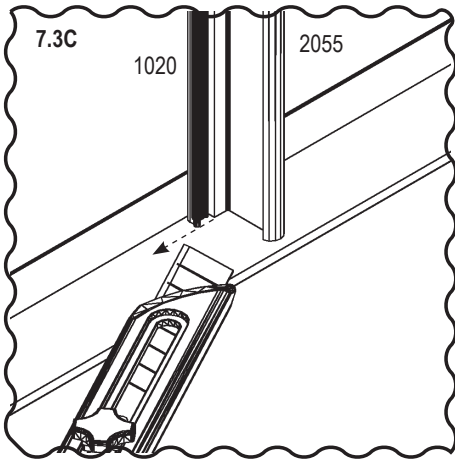

7 - FPG(s) (Uranus & Phoenix)

10mm

10mm

Uranus

Phoenix

0001FPG(s).01.2504
0060FPG(s).01.2504