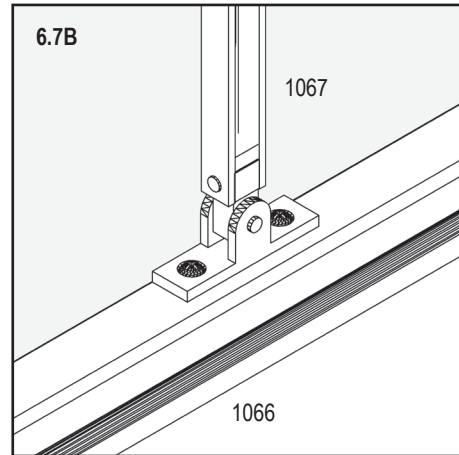

Exactly square Mirror of

6_1 - FPG(s)

! Important! ☀️ Outside 90° Exactly square Mirror of

6_1 - FPG(s)

7 - FPG(s) (Uranus)

JUP,URA, 1/4			
6700	8300	9900	11500
1011			
328x	368x	416x	464x
1020			
1x	1x	1x	1x