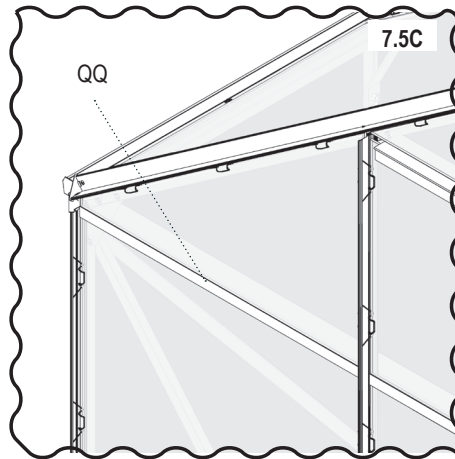

7 - FPG(s)

Go to
Important!
Incorrect!

Uranus
Phoenix