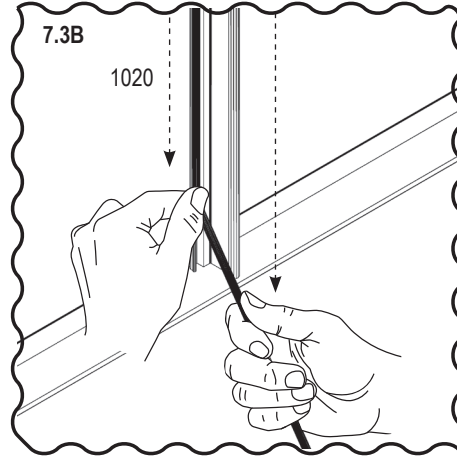

7 - FPG(s) (Uranus & Phoenix)

10mm

10mm

Uranus

Phoenix

0001FPG(s).01.2504
0060FPG(s).01.2504