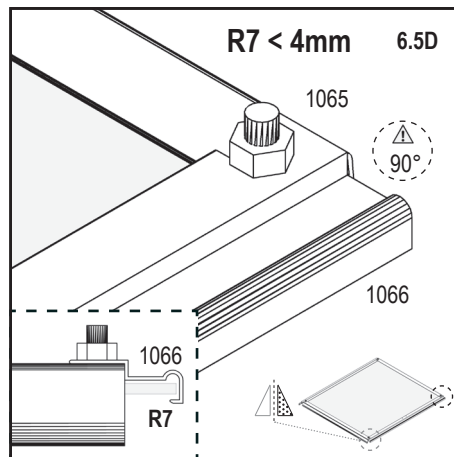

6_1 - FPG(s)

! Important! ☀️ Outside 90° Exactly square Mirror of