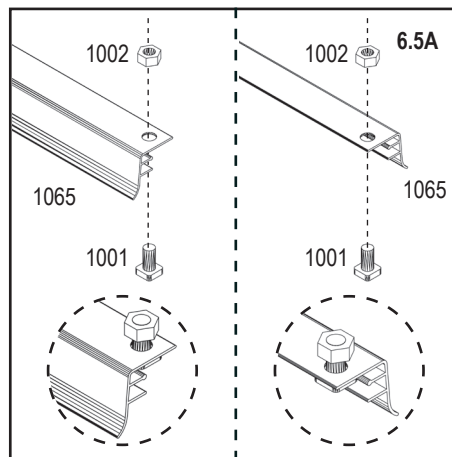

Exactly square Mirror of

6_1 - FPG(s)

! Important! ☀️ Outside 90° Exactly square Mirror of

6_1 - FPG(s)

7 - FPG(s) (Uranus)

JUP,URA, 1/4			
6700	8300	9900	11500
1011			
328x	368x	416x	464x
1020			
1x	1x	1x	1x