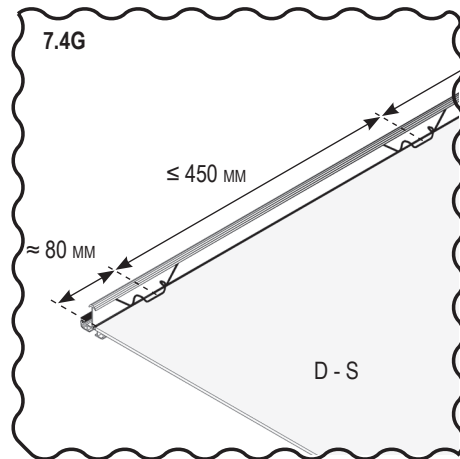

7 - FPG(s)

Outside

Incorrect!