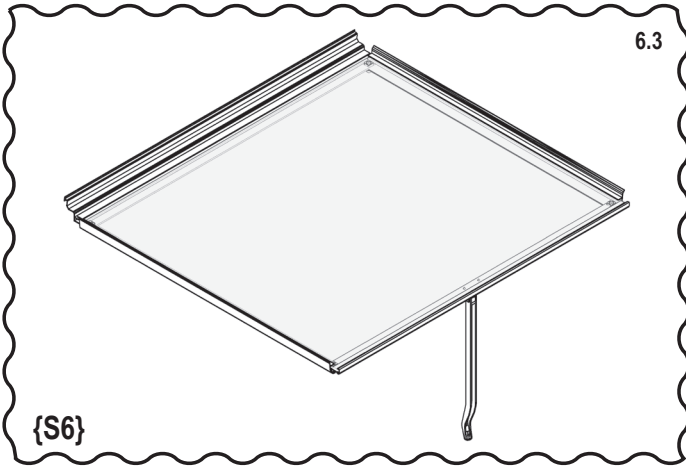

1001 4x		1065 2x	
1002 4x		1066 1x	
1006 2x		1067 1x	
1019 1x		R7 1x	
1064 1x