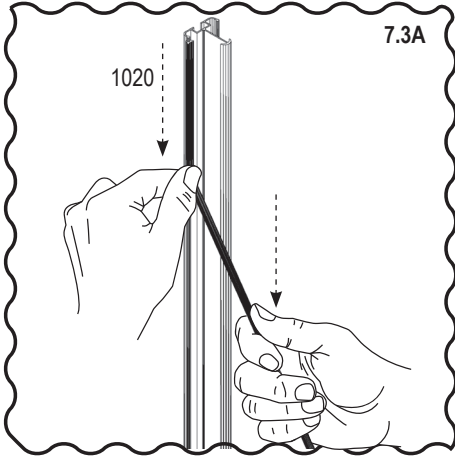

7 - FPG(s) (Uranus & Phoenix)

10mm

10mm

Uranus

Phoenix

0001FPG(s).01.2504
0060FPG(s).01.2504